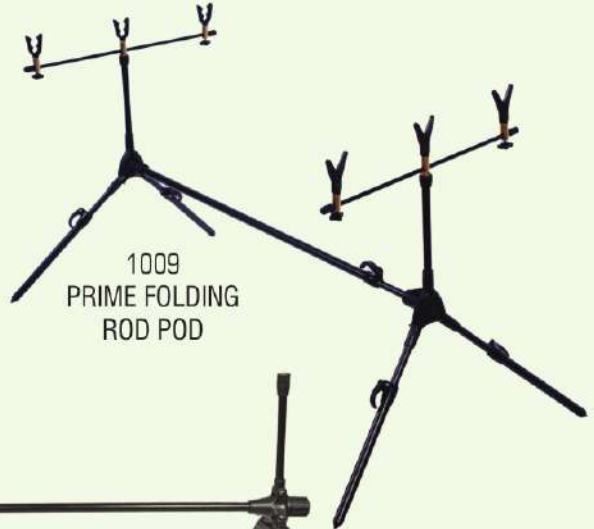

www.oasisfishingtackle.in

CATALOGUE 2020

1001
ECO FOLDING ROD POD
 (Complete) BAG PACK
 (3 Drop Swing Bite/
 3 Rod Rests /2 Buzzbars)

1002
DELUX POD INOX
 ❖ A Telescopic Stainless Steel
 Tubular Construction Pod
 ❖ Sturdy Construction
 ❖ Bag Pack

1003
CYBER POD
 With 2 sets Buzzbars very Flexiable /
 Telescopic / 3 legs / Bag Pack

1004
CLUBMAN HIGH POD
 With 2+ 2 Hvy. Tube (19/16mm Dia.)
 100/190cm legs fitted with angle arms
 and Bag Pack

1006
ROD POD HEAVY DUTY
 Aluminium

1005
VICTORY ROD POD

1007
ECONOMY ROD POD

1008
CHUNKY ROD POD

1009
PRIME FOLDING
ROD POD

1010
BASE FOLDING
ROD POD

TRI PODS

1015
TRIPOD STANDARD
Aluminium Tube 3 legs-
25cm + Centre
Telescopic 30/50cm.

1017
SURF TRIPOD
DELEXE - Telescopic
(180 cm. Silver or Black
Finish)

1016
JUMBO TRIPOD
16 mm Heavy
Leg Telescopic
80 + 80 cm. (With weight
Scale Hanger

1018
TRIPOD
TELESCOPIC
12 mm. Tube - 3
Telescopic legs
(21-32cm.) Centre
Telescopic Bank Stick
(35-50cm.)

1020
S. S. TRIPOD