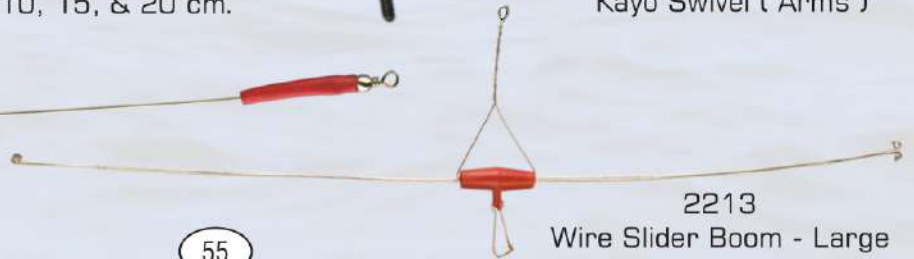

2194
Balancer Boom-
5,10 & 15 cm.

2196
Angle Boom-
5,10,15 & 25 cm.

2197
Semi Fixed
Lead Rig - 25 cm.

2198
Brass Angle
Boom/Swivel
(10,15, & 25 cm.)

2199
Sea Slider
Boom - Large

2200
Sea Slider
Boom - Small

2201
Sea Boom

2202
Sea Ledger Boom

2203
Casting Boom Bent / Swivel
(Available in different diameter)

2204
Angle Boom -
5, 10 & 15 cm.

(Elastic Band Boom)

2212
Kayo Swivel (Arms)

2208
Wire Link with swivel - 10, 15, & 20 cm.

2209
Feeder Link - 10, 15, & 20 cm.

2210
Skelter Boom - 10, 15, & 20 cm.

2211
Sea Boom - 10, 15, & 20 cm.

2213
Wire Slider Boom - Large

2214
French Boom
(Available in 15, 20 & 25 cm.)

2215
Shrimp Net
Metal Centre