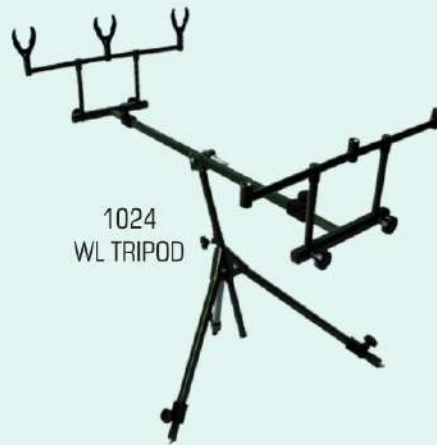

1005
VICTORY ROD POD

1007
ECONOMY ROD POD

1008
CHUNKY ROD POD

1009
PRIME FOLDING
ROD POD

1010
BASE FOLDING
ROD POD

TRI PODS

1015
TRIPOD STANDARD
Aluminium Tube 3 legs-
25cm + Centre
Telescopic 30/50cm.

1017
SURF TRIPOD
DELEXE - Telescopic
(180 cm. Silver or Black
Finish)

1016
JUMBO TRIPOD
16 mm Heavy
Leg Telescopic
80 + 80 cm. (With weight
Scale Hanger

1018
TRIPOD
TELESCOPIC
12 mm. Tube - 3
Telescopic legs
(21-32cm.) Centre
Telescopic Bank Stick
(35-50cm.)

1020
S. S. TRIPOD

1022
ALUMINIUM TRIPOD

1023
CARP TRIPOD
Folding with 2 nos.
Buzzbers Telescopic /
3 legs Bag Pack

1021
S. S. TRIPOD
Adjustable Top

1024
WL TRIPOD

1025
VICTORY TRIPOD

BANK STICKS

1051-1053
BANK STICK TELESCOPIC (12.7mm. Tube), 30+20, 50+40 or 70+50cms.

1054-1056
BANK STICK HEAVY DRILL TELESCOPIC (12.7mm. Tube)
30+20, 50+40 or 70+50cms.

1057-1059
BANK STICK LOCK TELESCOPIC (12.7mm. Tube), 20+30, 50+40 or 70+50cms.

1060-1061
BANK STICK EURO TELESCOPIC (16/12mm. Tube), 60+50 or 50+30cms.