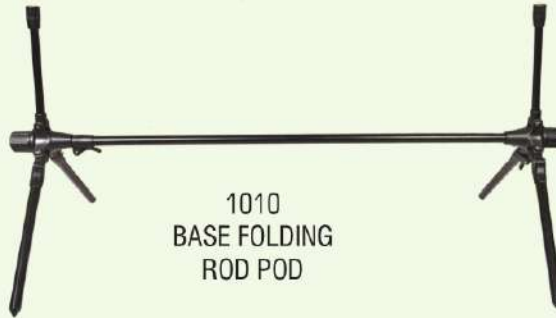

www.oasisfishingtackle.in

CATALOGUE 2020

1001
ECO FOLDING ROD POD
 (Complete) BAG PACK
 (3 Drop Swing Bite/
 3 Rod Rests /2 Buzzbars)

1002
DELUX POD INOX
 ❖ A Telescopic Stainless Steel
 Tubular Construction Pod
 ❖ Sturdy Construction
 ❖ Bag Pack

1003
CYBER POD
 With 2 sets Buzzbars very Flexiable /
 Telescopic / 3 legs / Bag Pack

1004
CLUBMAN HIGH POD
 With 2+ 2 Hvy. Tube (19/16mm Dia.)
 100/190cm legs fitted with angle arms
 and Bag Pack

1006
ROD POD HEAVY DUTY
 Aluminium

1005
VICTORY ROD POD

1007
ECONOMY ROD POD

1008
CHUNKY ROD POD

1009
PRIME FOLDING
ROD POD

1010
BASE FOLDING
ROD POD

TRI PODS

1015
TRIPOD STANDARD
Aluminium Tube 3 legs-
25cm + Centre
Telescopic 30/50cm.

1017
SURF TRIPOD
DELEXE - Telescopic
(180 cm. Silver or Black
Finish)

1016
JUMBO TRIPOD
16 mm Heavy
Leg Telescopic
80 + 80 cm. (With weight
Scale Hanger

1018
TRIPOD
TELESCOPIC
12 mm. Tube - 3
Telescopic legs
(21-32cm.) Centre
Telescopic Bank Stick
(35-50cm.)

1020
S. S. TRIPOD