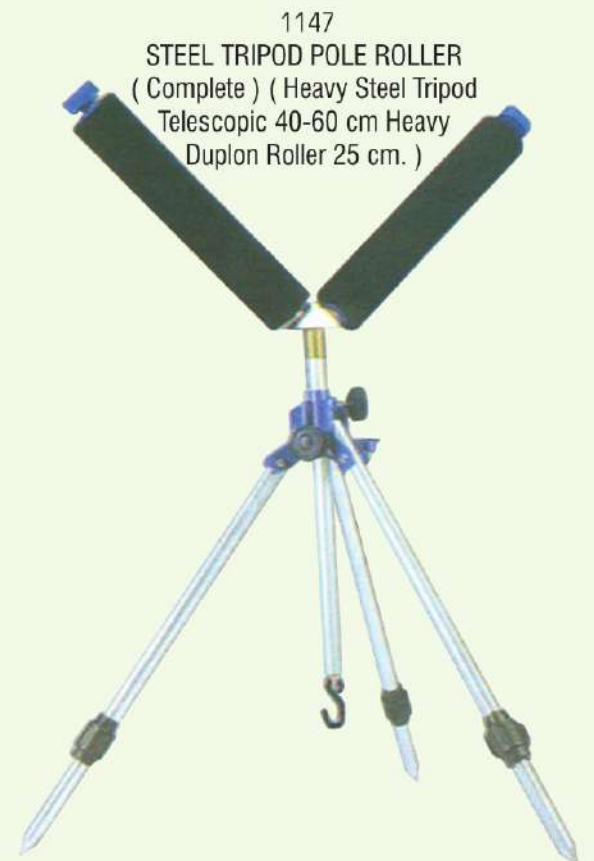

1114
STAINLESS STEEL BUZZBAR
FIXED (3 posts) 30 cm.

1115
STAINLESS STEEL BUZZBAR
ADJUSTABLE (3 posts) 40 cm.

1116
STAINLESS STEEL TELESCOPIC
BUZZBAR (3 posts) 30-50 cm.

1117-1118
MULTI LOCK BUZZBAR TELESCOPIC (S.S.)
(3 posts) 30-50 cm. & 40-60 cm.

1119-1120
HVY. DUTY BUZZBAR-3 post fixed 40cm. & 60 cm.

1141 -1142
MATCH POLE ROLLER-
Large/Small

1143
CONTINENTAL
POLE ROLLER

1144
TULIP POLE ROLLER

1145
CLASSIC POLE ROLLER

1146
COMPACT POLE ROLLER

1148
PRIME POLE ROLLER

1147
STEEL TRIPOD POLE ROLLER
(Complete) (Heavy Steel Tripod
Telescopic 40-60 cm Heavy
Duplon Roller 25 cm.)

1151
SUPER POLE REST

1152
POLE REST WITH TILT

1153
SUPREME POLE REST

1154
CONTINENTAL POLE REST
adjustable - 6 position