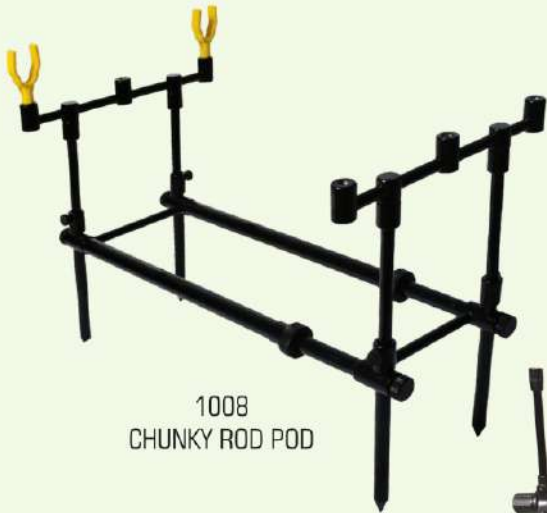

www.oasisfishingtackle.in

CATALOGUE 2020

1001
ECO FOLDING ROD POD
 (Complete) BAG PACK
 (3 Drop Swing Bite/
 3 Rod Rests /2 Buzzbars)

1002
DELUX POD INOX
 ❖ A Telescopic Stainless Steel
 Tubular Construction Pod
 ❖ Sturdy Construction
 ❖ Bag Pack

1003
CYBER POD
 With 2 sets Buzzbars very Flexiable /
 Telescopic / 3 legs / Bag Pack

1004
CLUBMAN HIGH POD
 With 2+ 2 Hvy. Tube (19/16mm Dia.)
 100/190cm legs fitted with angle arms
 and Bag Pack

1006
ROD POD HEAVY DUTY
 Aluminium

1005
VICTORY ROD POD

1007
ECONOMY ROD POD

1008
CHUNKY ROD POD

1009
PRIME FOLDING
ROD POD

1010
BASE FOLDING
ROD POD

TRI PODS

1015
TRIPOD STANDARD
Aluminium Tube 3 legs-
25cm + Centre
Telescopic 30/50cm.

1017
SURF TRIPOD
DELEXE - Telescopic
(180 cm. Silver or Black
Finish)

1016
JUMBO TRIPOD
16 mm Heavy
Leg Telescopic
80 + 80 cm. (With weight
Scale Hanger

1018
TRIPOD
TELESCOPIC
12 mm. Tube - 3
Telescopic legs
(21-32cm.) Centre
Telescopic Bank Stick
(35-50cm.)

1020
S. S. TRIPOD