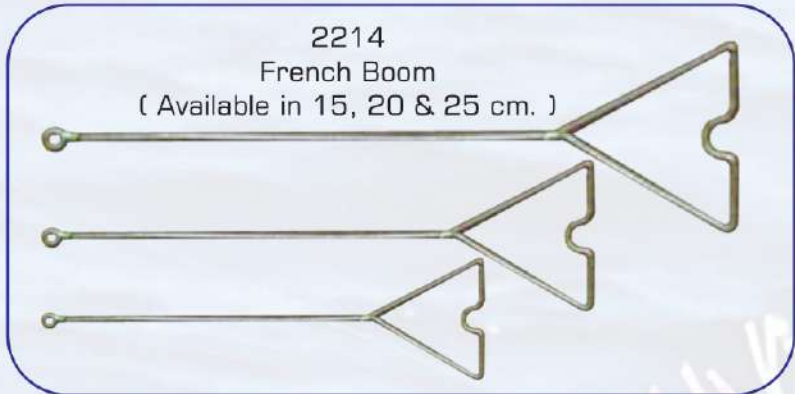

2201
Sea Boom

2202
Sea Ledger Boom

2203
Casting Boom Bent / Swivel
(Available in different diameter)

2204
Angle Boom -
5, 10 & 15 cm.

(Elastic Band Boom)

2212
Kayo Swivel (Arms)

2208
Wire Link with swivel - 10, 15, & 20 cm.

2209
Feeder Link - 10, 15, & 20 cm.

2210
Skelter Boom - 10, 15, & 20 cm.

2211
Sea Boom - 10, 15, & 20 cm.

2213
Wire Slider Boom - Large

2214
French Boom
(Available in 15, 20 & 25 cm.)

2215
Shrimp Net
Metal Centre

2216
Sea Snap Link

2217
Fast Link Clip-
L / M / S

2218
S. S. Snap Link-
L / M / S

2219
Brass Loop

2220
Connector Lux

2221
Peg Legs

2222
No Knot Clip-
L / M / S

2223
Fishing Link