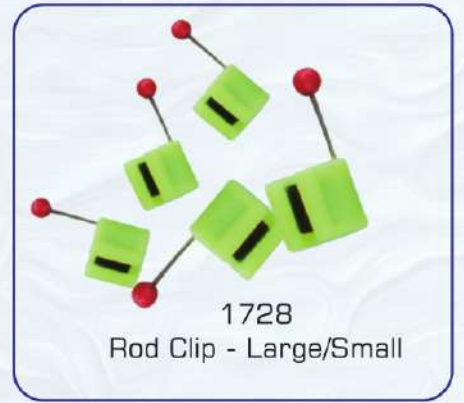

1728
Rod Clip - Large/Small